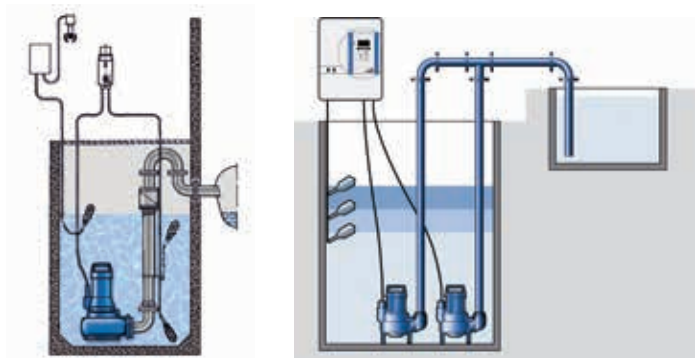

Ama-Porter – Submersible motor pump

1 High operating reliability

even under tough operating conditions, due to generously sized motor, thermal overload protection by temperature switch integrated in the winding, and encapsulated, watertight motor design.

2 Safe connection

Plug-type connector, polarized to prevent incorrect insertion.

3 Service-friendly

right down to details: wetted bolts made of stainless steel. Easy to dismantle, even after years of operation.

4 Easy installation and removal

Automatic, bolt-free connection for stationary installation; leakage prevented by flexible sealing.

5 Trouble-free operation

Clogging by coarse particles is prevented by

- large passage (free-flow impeller “F”)
- by cutter with high mechanical resistance for waste water (cutter “S”)

6 Long service life

thanks to shaft made of corrosion-resistant stainless steel and bi-rotational mechanical seal with special $\text{SiC}/\text{Al}_2\text{O}_3$ contact faces.

Suggested Ama-Porter installation incl. high water alarm

Suggested Ama-Porter installation with LevelControl Basic 2

Technical data

	Ama-Porter	Ama-Porter S
Capacity	Up to 40 m³/h (11 l/s)	Up to 17 m³/h (4.7 l/s)
Discharge head	16 m	21 m
Motor	1.5 kW with three-phase asynchronous motor 1.1 kW max. with single-phase a.c. motor	
Temperature	Up to +40 °C (+70 °C for short periods)	

Automation options: LevelControl Basic 2

KSB Aktiengesellschaft
Johann-Klein-Straße 9
67227 Frankenthal (Germany)
www.ksb.com