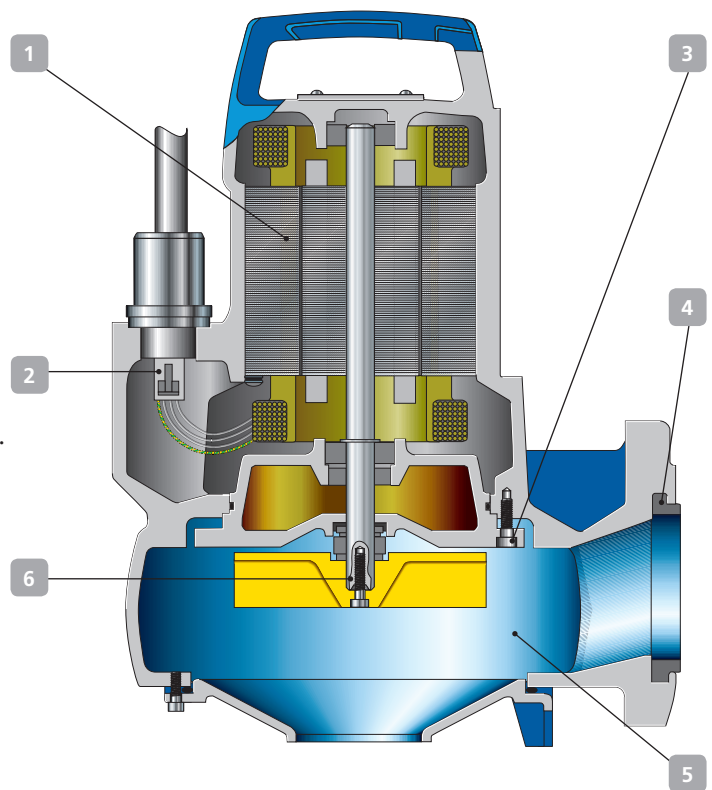

4 Easy installation and removal

Automatic, bolt-free connection for stationary installation; leakage prevented by flexible sealing.

5 Trouble-free operation

Clogging by coarse particles is prevented by

- large passage (free-flow impeller “F”)
- by cutter with high mechanical resistance for waste water (cutter “S”)

6 Long service life

thanks to shaft made of corrosion-resistant stainless steel and bi-rotational mechanical seal with special $\text{SiC}/\text{Al}_2\text{O}_3$ contact faces.

Suggested Ama-Porter installation incl. high water alarm

Suggested Ama-Porter installation with LevelControl Basic 2

Ama-Porter 500/600 performance curves

Technical data

	Ama-Porter	Ama-Porter S
Capacity	Up to 40 m³/h (11 l/s)	Up to 17 m³/h (4.7 l/s)
Discharge head	16 m	21 m
Motor	1.5 kW with three-phase asynchronous motor 1.1 kW max. with single-phase a.c. motor	
Temperature	Up to +40 °C (+70 °C for short periods)	