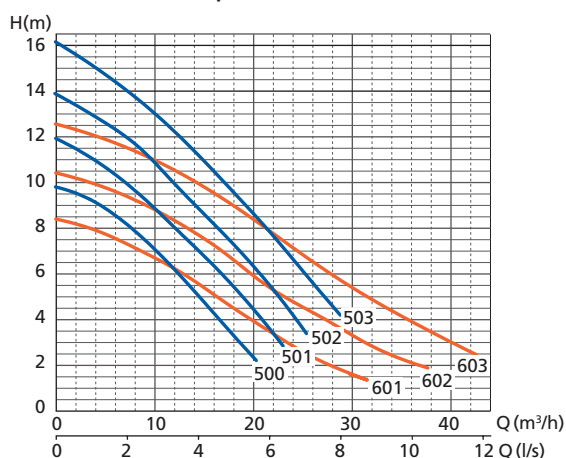

Suggested Ama-Porter installation with LevelControl Basic 2

Ama-Porter 500/600 performance curves

Technical data

	Ama-Porter	Ama-Porter S
Capacity	Up to 40 m³/h (11 l/s)	Up to 17 m³/h (4.7 l/s)
Discharge head	16 m	21 m
Motor	1.5 kW with three-phase asynchronous motor 1.1 kW max. with single-phase a.c. motor	
Temperature	Up to +40 °C (+70 °C for short periods)	