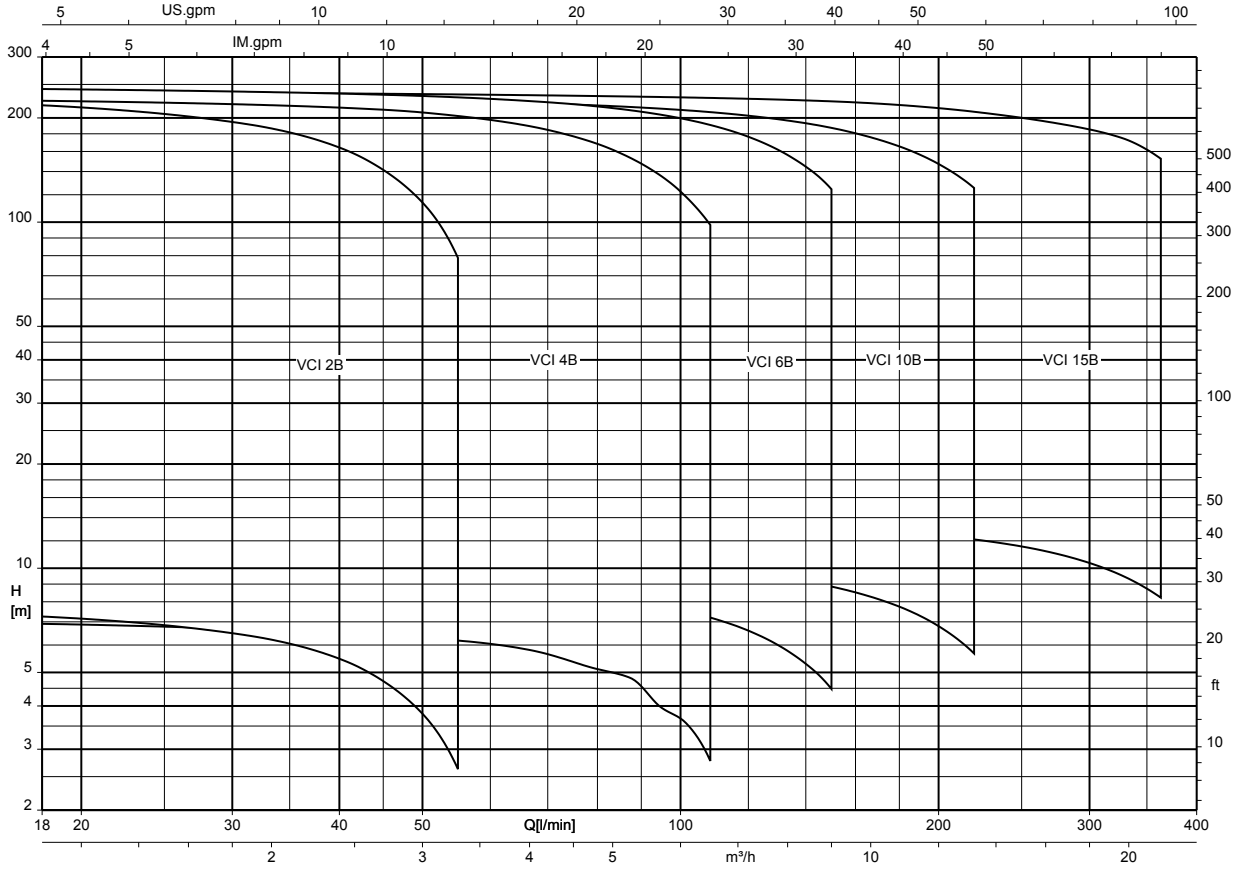

Selection chart

Movitec VCI B; n = 2900 rpm

Movitec VCI B; n = 3500 rpm