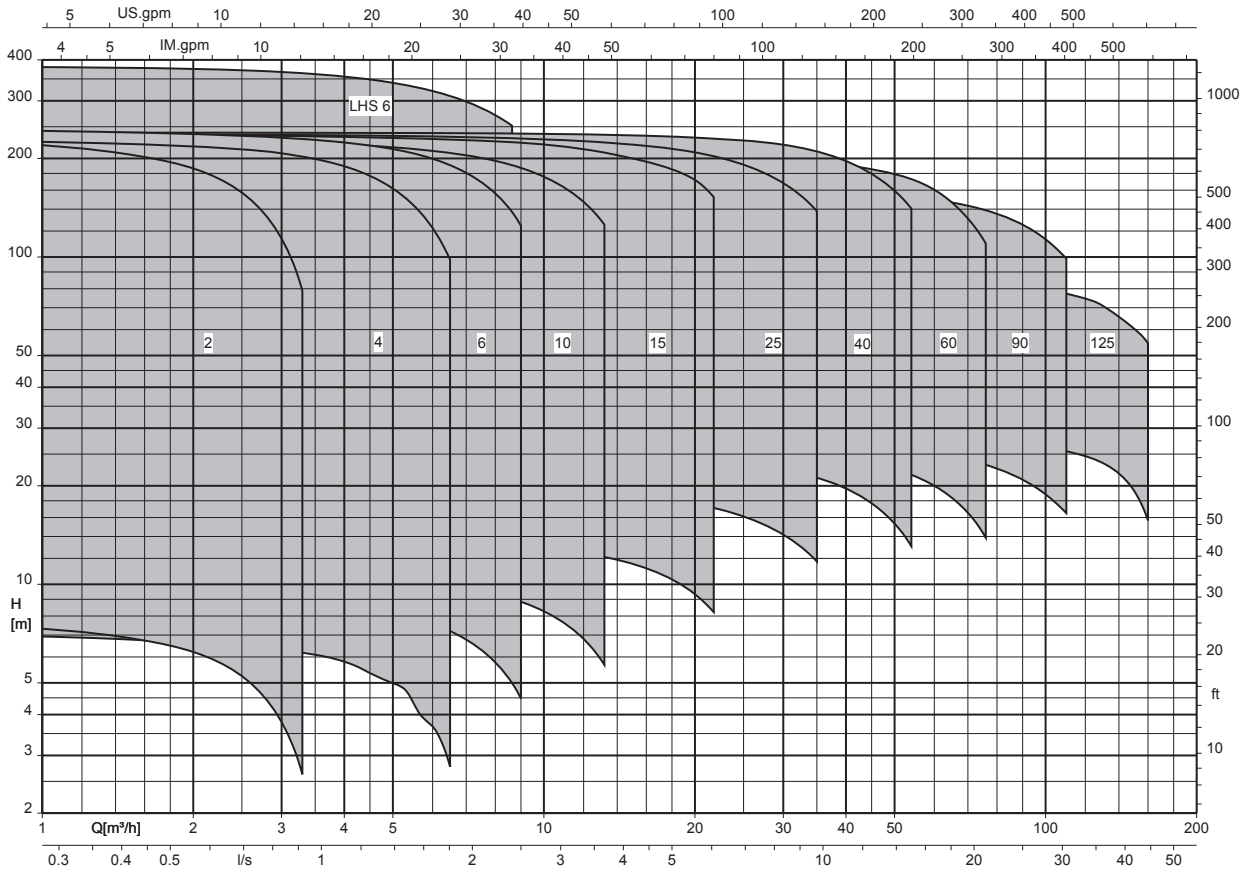

Selection Charts

Movitec, n = 2900 rpm

Movitec, n = 1450 rpm